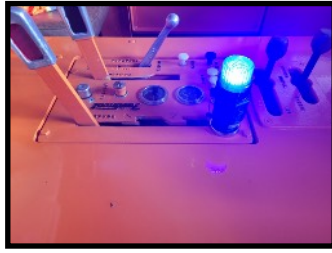

Examples of Flags, Lights, Derails, and Track Structures

Blue Flags/Blue Lights (Flags and Light Fixtures May Vary)

Blue Light Between Rails

Blue Light on Control Panel

Blue Flag Between Rails

Blue Flag Between Rails

Red Flags/Red Lights (Flags and Light Fixtures May Vary)

Red Light Between Rails

Red Flag Between Rails

Red Flag Between Rails

Red Flag Next to Track

Switch Frogs & One Way Low Speed Crossing

Jump/Lift Frog

Spring frog

Self Guarded Frog

One Way Low Speed Crossing

Derails (Derail color may vary)

Portable Derail

Fixed Derail

Split Point Derail

Dual Control Derail