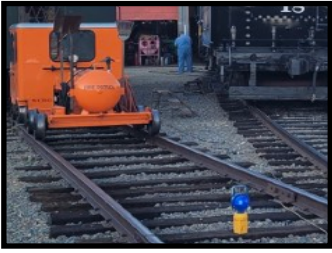

Examples of Flags, Lights, Derails, and Track Structures

Blue Flags/Blue Lights (Flags and Light Fixtures May Vary)

Blue Light Between Rails

Blue Light on Control Panel

Blue Flag Between Rails

Blue Flag Between Rails

Red Flags/Red Lights (Flags and Light Fixtures May Vary)

Red Light Between Rails

Red Flag Between Rails

Red Flag Between Rails

Red Flag Next to Track

Switch Frogs & One Way Low Speed Crossing

Jump/Lift Frog

Spring frog

Self Guarded Frog

One Way Low Speed Crossing

Derails (Derail color may vary)

Portable Derail

Fixed Derail

Split Point Derail

Dual Control Derail